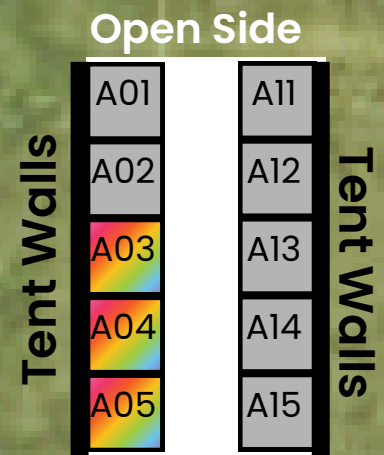

Vendor Map

↑ Parking & Entrance

Activities ↑

Z15

Food Trucks →

- Standard Site:** 8' x 8' Interior space.
- Premium Site:** 10' x 10' Interior space.
- Deluxe Site:** 8' x 10' Exterior space.
- Ultimate Site:** 10' x 10' Corner space.
- Sponsor Site:** 10' x 10' Sponsor Space
- Reserved Site:** Site not available.