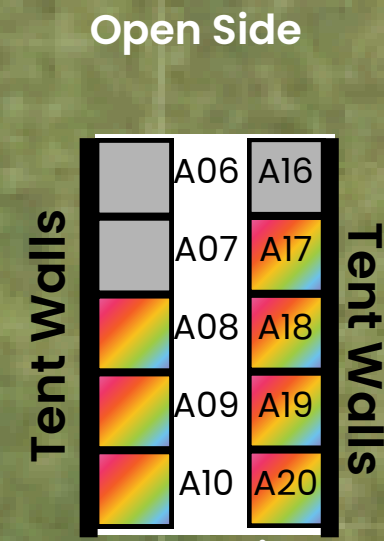

Vendor Map

↑ Parking & Entrance

Activities ↑

Z15

Food Trucks →

- Standard Site:** 8' x 8' Interior space.
- Premium Site:** 10' x 10' Interior space.
- Deluxe Site:** 8' x 10' Exterior space.
- Ultimate Site:** 10' x 10' Corner space.
- Sponsor Site:** 10' x 10' Sponsor Space
- Reserved Site:** Site not available.