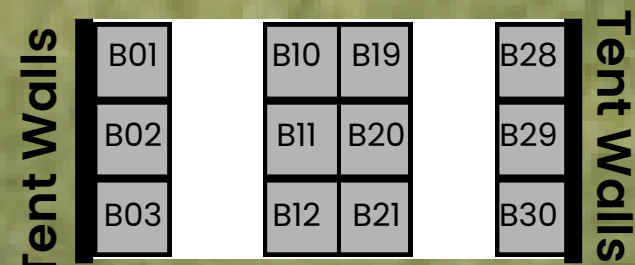

Vendor Map

↑ Parking & Entrance

Activities ↑

Z15

Food Trucks →

- Standard Site:** 8' x 8' Interior space.
- Premium Site:** 10' x 10' Interior space.
- Deluxe Site:** 8' x 10' Exterior space.
- Ultimate Site:** 10' x 10' Corner space.
- Sponsor Site:** 10' x 10' Sponsor Space
- Reserved Site:** Site not available.