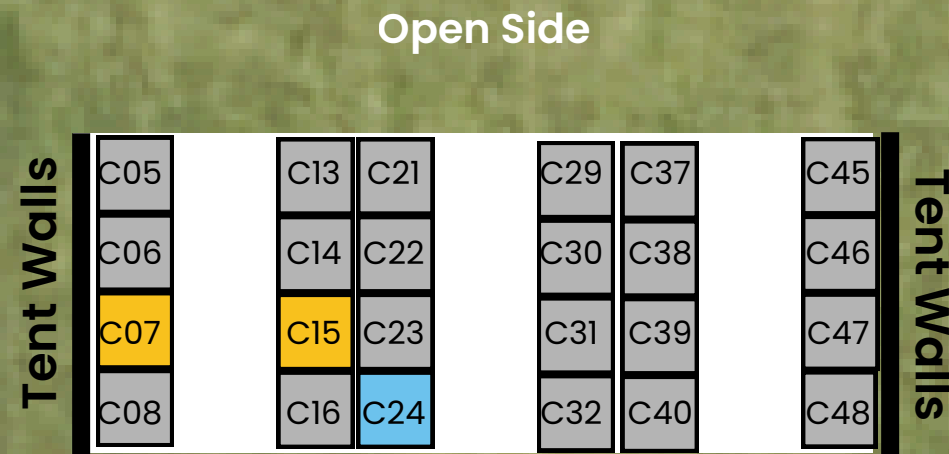

Vendor Map

↑ Parking & Entrance

Activities ↑

Z15

Food Trucks →

- Standard Site:** 8' x 8' Interior space.
- Premium Site:** 10' x 10' Interior space.
- Deluxe Site:** 8' x 10' Exterior space.
- Ultimate Site:** 10' x 10' Corner space.
- Sponsor Site:** 10' x 10' Sponsor Space
- Reserved Site:** Site not available.