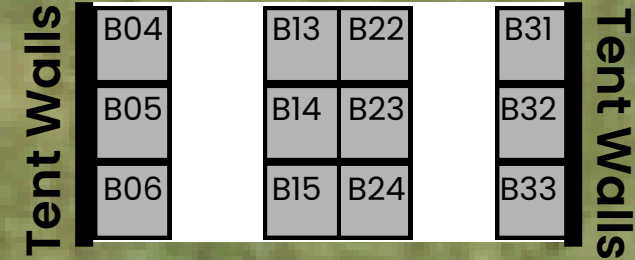

Vendor Map

↑ Parking & Entrance

Activities ↑

Z15

Food Trucks →

- Standard Site:** 8' x 8' Interior space.
- Premium Site:** 10' x 10' Interior space.
- Deluxe Site:** 8' x 10' Exterior space.
- Ultimate Site:** 10' x 10' Corner space.
- Sponsor Site:** 10' x 10' Sponsor Space
- Reserved Site:** Site not available.