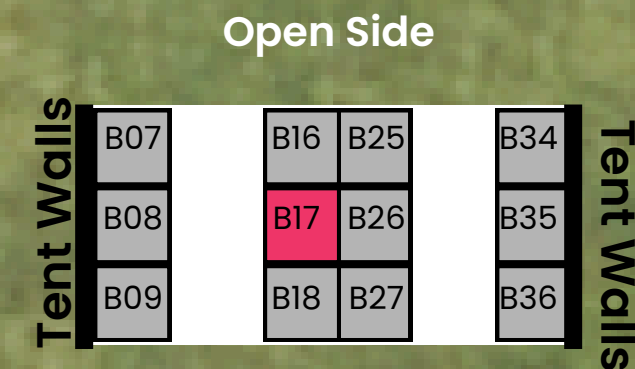

Vendor Map

↑ Parking & Entrance

Activities ↑

Z15

Food Trucks →

- Standard Site:** 8' x 8' Interior space.
- Premium Site:** 10' x 10' Interior space.
- Deluxe Site:** 8' x 10' Exterior space.
- Ultimate Site:** 10' x 10' Corner space.
- Sponsor Site:** 10' x 10' Sponsor Space
- Reserved Site:** Site not available.