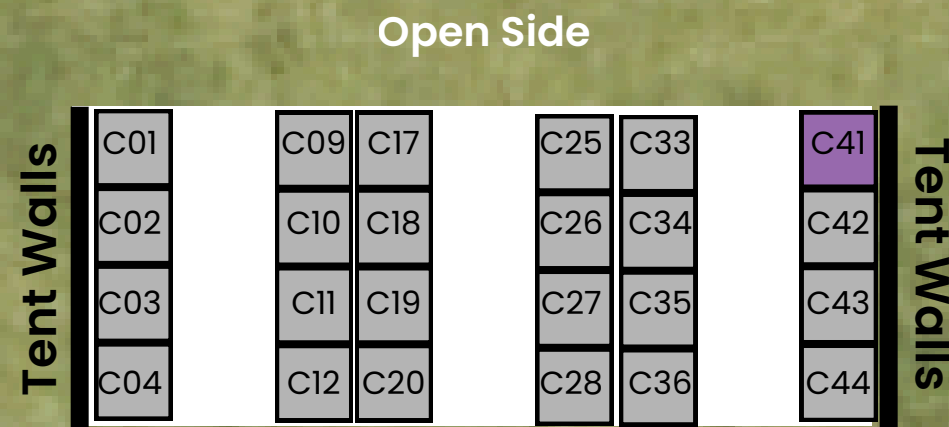

Vendor Map

↑ Parking & Entrance

Activities ↑

Z15

Food Trucks →

- Standard Site:** 8' x 8' Interior space.
- Premium Site:** 10' x 10' Interior space.
- Deluxe Site:** 8' x 10' Exterior space.
- Ultimate Site:** 10' x 10' Corner space.
- Sponsor Site:** 10' x 10' Sponsor Space
- Reserved Site:** Site not available.