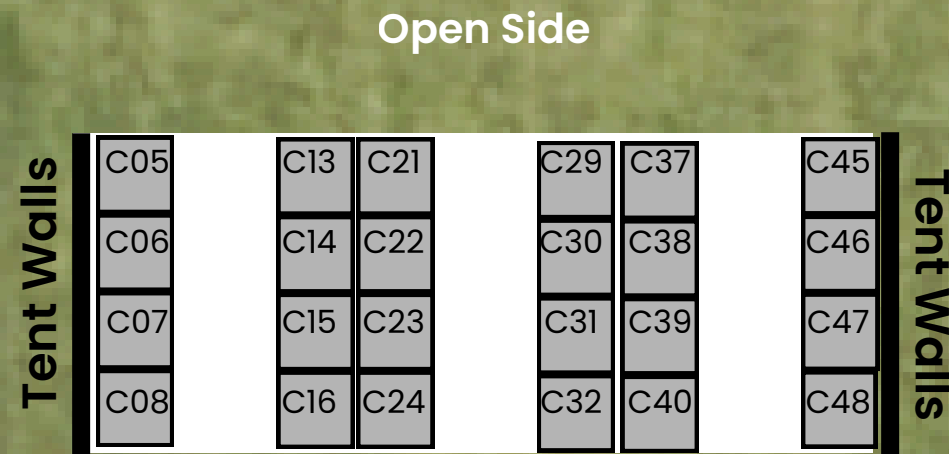

# Activities

- Standard Site:** 8' x 8' Interior space.
- Premium Site:** 10' x 10' Interior space.
- Deluxe Site:** 8' x 10' Exterior space.
- Ultimate Site:** 10' x 10' Corner space.
- Sponsor Site:** 10' x 10' Sponsor Space
- Reserved Site:** Site not available.