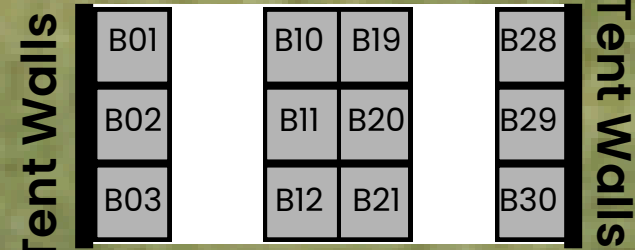

# Vendor Map

# Activities

- Standard Site:** 8' x 8' Interior space.
- Premium Site:** 10' x 10' Interior space.
- Deluxe Site:** 8' x 10' Exterior space.
- Ultimate Site:** 10' x 10' Corner space.
- Sponsor Site:** 10' x 10' Sponsor Space
- Reserved Site:** Site not available.