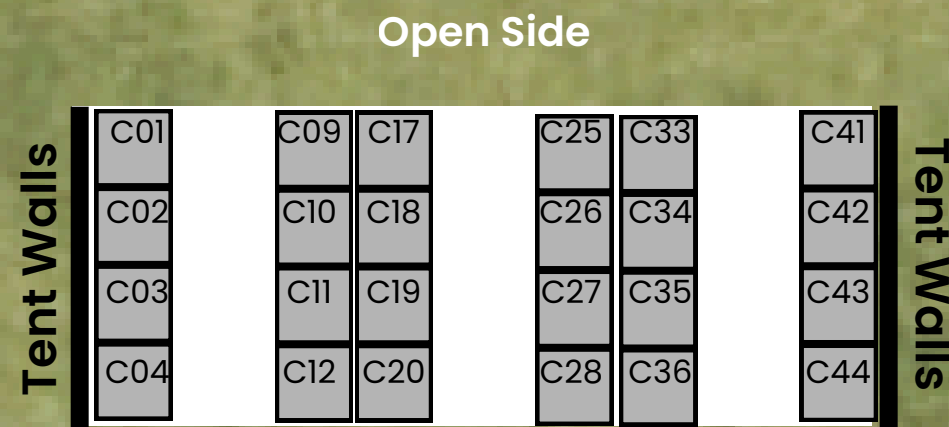

# Vendor Map

# Activities

- Standard Site:** 8' x 8' Interior space.
- Premium Site:** 10' x 10' Interior space.
- Deluxe Site:** 8' x 10' Exterior space.
- Ultimate Site:** 10' x 10' Corner space.
- Sponsor Site:** 10' x 10' Sponsor Space
- Reserved Site:** Site not available.