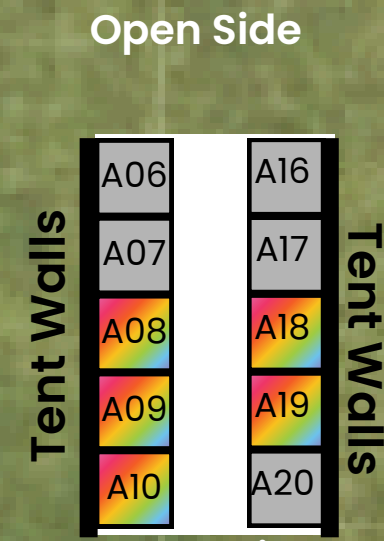

# Activities

- Standard Site:** 8' x 8' Interior space.
- Premium Site:** 10' x 10' Interior space.
- Deluxe Site:** 8' x 10' Exterior space.
- Ultimate Site:** 10' x 10' Corner space.
- Sponsor Site:** 10' x 10' Sponsor Space
- Reserved Site:** Site not available.