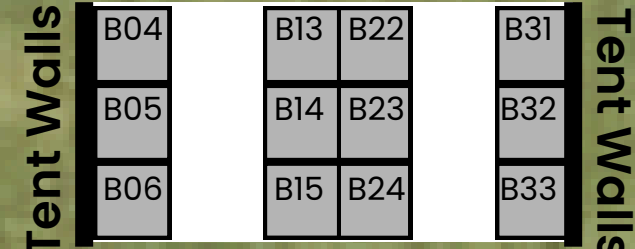

# Vendor Map

# Activities

- Standard Site:** 8' x 8' Interior space.
- Premium Site:** 10' x 10' Interior space.
- Deluxe Site:** 8' x 10' Exterior space.
- Ultimate Site:** 10' x 10' Corner space.
- Sponsor Site:** 10' x 10' Sponsor Space
- Reserved Site:** Site not available.