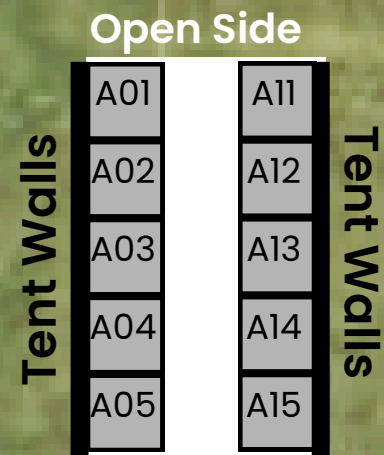

# Vendor Map

# Activities

- Standard Site:** 8' x 8' Interior space.
- Premium Site:** 10' x 10' Interior space.
- Deluxe Site:** 8' x 10' Exterior space.
- Ultimate Site:** 10' x 10' Corner space.
- Sponsor Site:** 10' x 10' Sponsor Space
- Reserved Site:** Site not available.