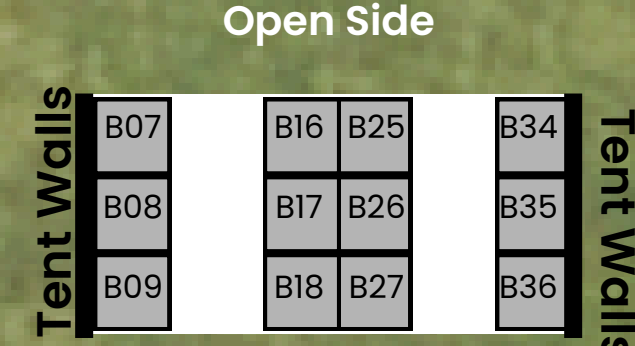

# Vendor Map

# Parking & Entrance

# Activities

- Standard Site:** 8' x 8' Interior space.
- Premium Site:** 10' x 10' Interior space.
- Deluxe Site:** 8' x 10' Exterior space.
- Ultimate Site:** 10' x 10' Corner space.
- Sponsor Site:** 10' x 10' Sponsor Space
- Reserved Site:** Site not available.